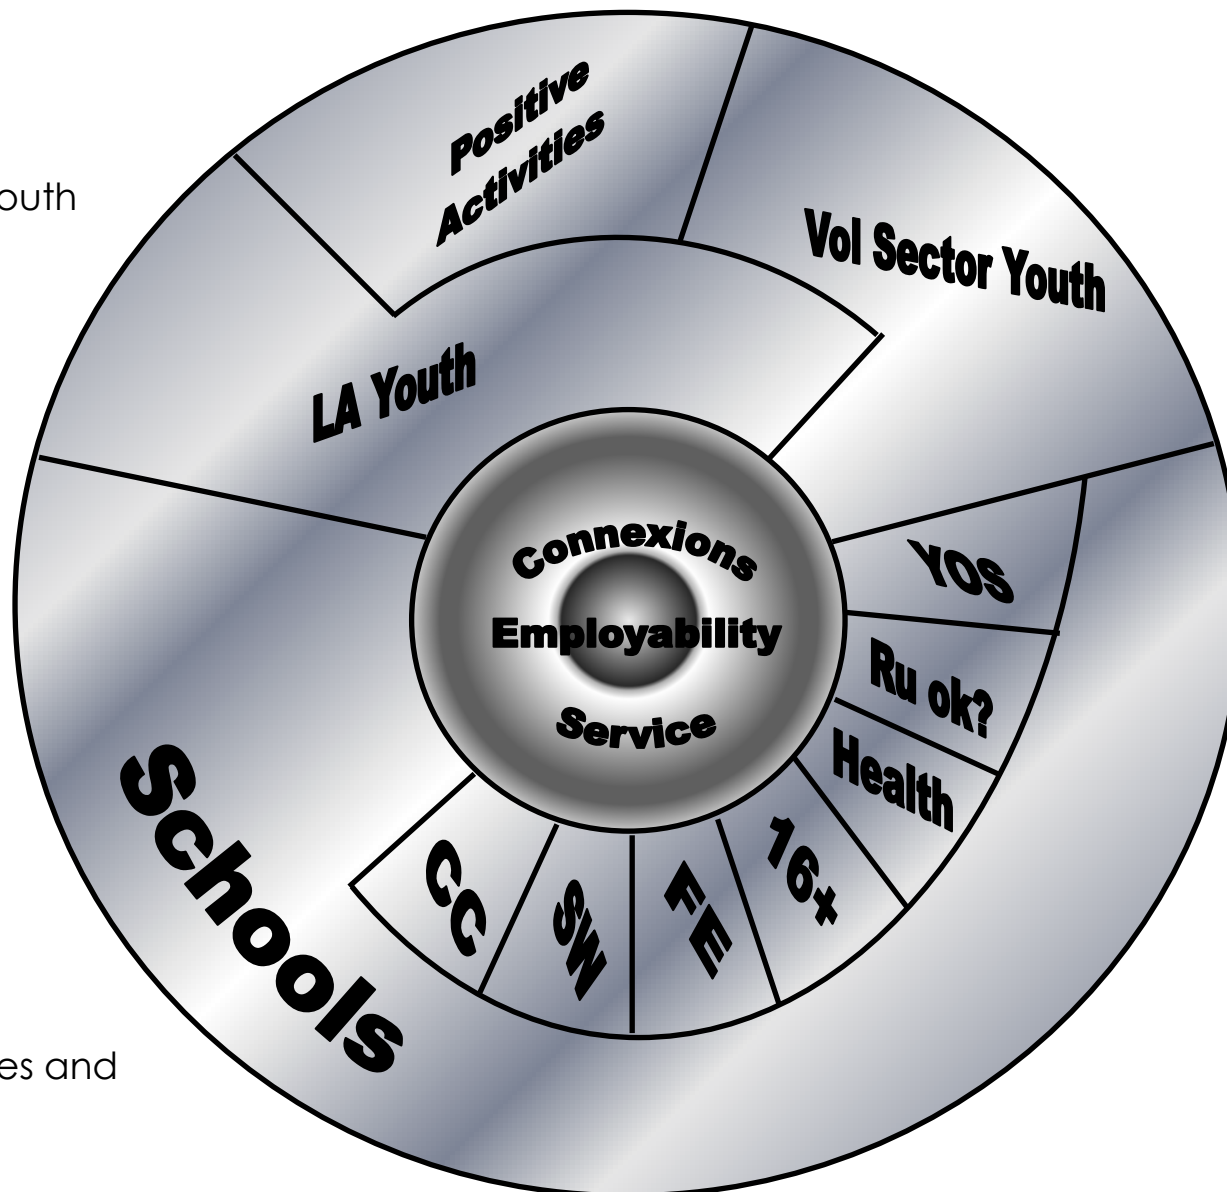

Connexions Employability Service

LA Youth = Local Authority Youth Service

Vol Sector Youth = Voluntary / 3 Sector Youth Provision

CC = Children Centres

SW = Social Work Teams

16+ = 16+ Support Team and YP Asylum Service

FE = Further education & training

Health = Mental Health, Primary Health

Ru-ok? = YP Substance Misuse Services

YOS = Youth Offending Service

Positive Activities = Leisure time activities provided by, i.e. sports and leisure, libraries and museums

NB: This image is intended for illustrative purposes only and does not represent actual ratios